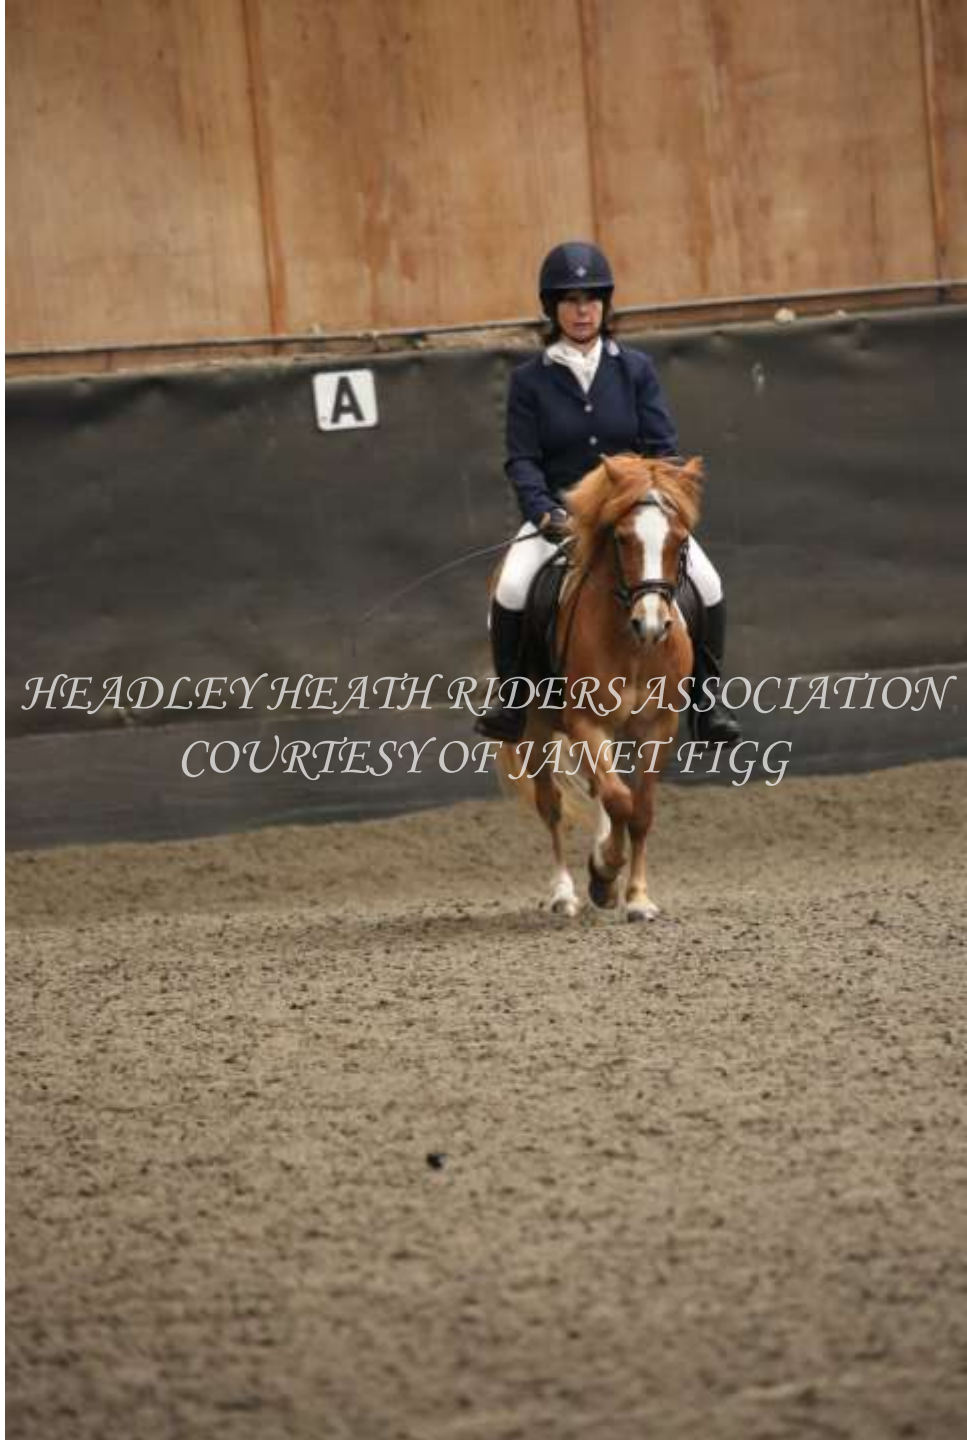

Prices are as follows:

6 x 4 - £4.00

7 x 5 - £6.00

8 x 6 - £7.00

10 x 8 - £8.00

*HEADLEY HEATH RIDERS ASSOCIATION
COURTESY OF JANET FIGG*

A rider in a dark blue jacket and helmet is riding a brown and white horse in an indoor arena. The rider is wearing a dark blue helmet with a small emblem, a dark blue jacket with white buttons, white breeches, and black boots. The horse is a chestnut color with a white blaze on its face and white markings on its legs. The arena floor is made of light-colored sand or dirt. The background shows a dark, padded wall of the arena.

*HEADLEY HEATH RIDERS ASSOCIATION
COURTESY OF JANET FIGG*

A rider in a dark blue jacket, white breeches, and a dark helmet is riding a brown horse in an indoor arena. The horse is facing right. The arena floor is covered in light-colored sand or dirt. The background wall is made of vertical wooden planks, with a dark, padded lower section. A white letter 'A' is visible on the wall behind the rider.

*HEADLEY HEATH RIDERS ASSOCIATION
COURTESY OF JANET FIGG*

A photograph of a rider on a brown horse in an indoor arena. The rider is wearing a dark blue helmet, a dark blue jacket, white breeches, and black boots. The horse is a chestnut color with a white blaze on its face and white markings on its lower legs. The arena floor is dark brown dirt. The background consists of light-colored wooden panels with a circular light fixture visible on the wall.

*HEADLEY HEATH RIDERS ASSOCIATION
COURTESY OF JANET FRIG*

*HEADLEY HEATH RIDERS ASSOCIATION
COURTESY OF JANET FIGG*

A photograph of a rider on a chestnut horse in a stable. The rider is wearing a dark blue riding jacket, white breeches, black riding boots, and a dark blue helmet. The horse is a chestnut color with a white blaze on its face and white markings on its lower legs. The background is a dark wooden stable wall. The text "HEADLEY HEATH RIDERS ASSOCIATION" and "COURTESY OF JANET FIGG" is overlaid on the image in a white, serif font.